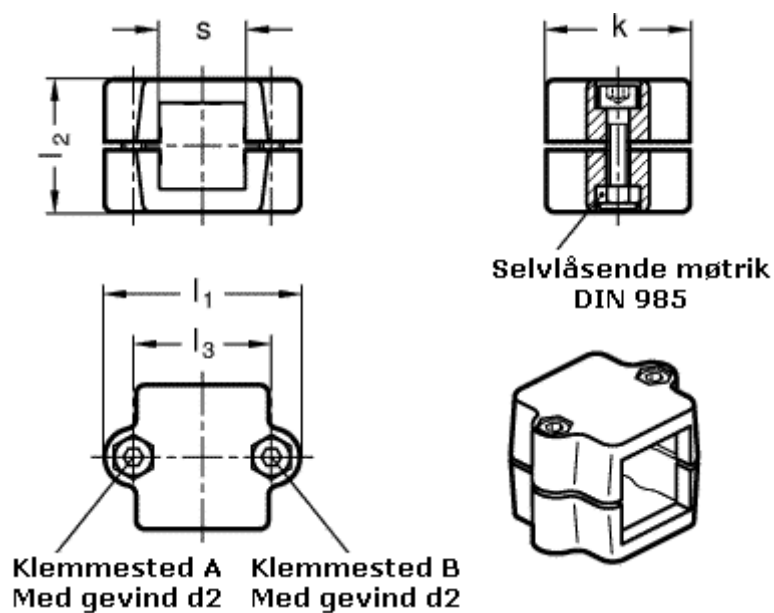

Article number: 20241V50462BL
Description: E+G Tube connector
GN 241-V50-46-BL

Measures

d2 = M10

k = 76

l1 = 98

l2 = 70

l3 = 73

s = 50